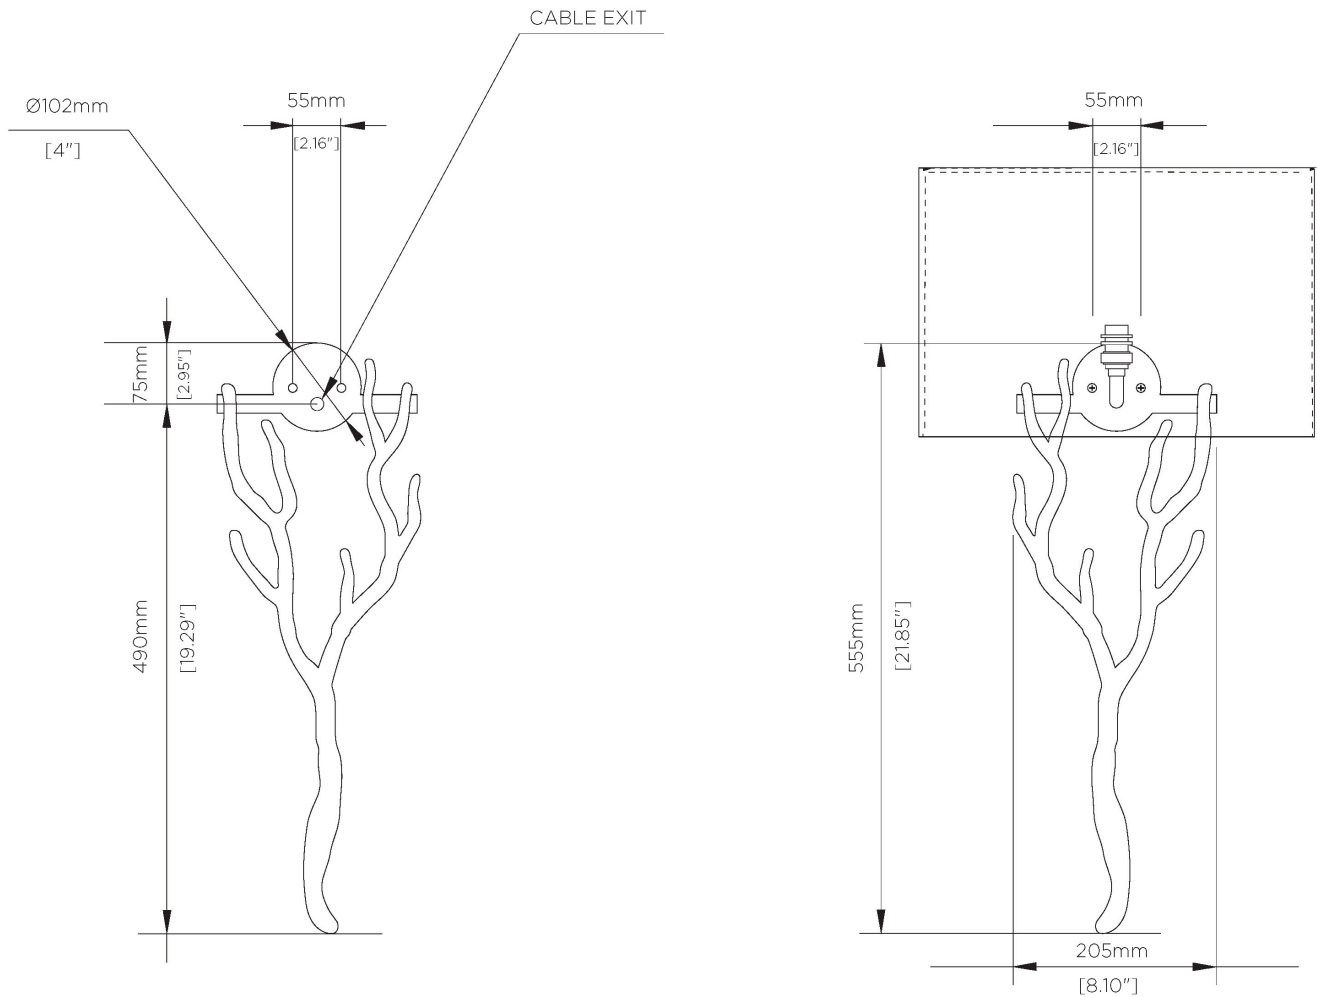

BENEDIKO

HANDCRAFTED LIGHTING & FURNITURE

2, FOREST BROWN

FWL01 ETNA WALL LIGHT

HEIGHT
555mm / 21 3/4"

HEIGHT WITH SHADE
680mm / 26 3/4"

WIDTH
205mm / 8"

WIDTH WITH SHADE
340mm / 13"

PROJECTION
140mm / 5 1/2"

BACKPLATE DIMENSIONS
Diameter 102mm (4")

FINISHES
1 Antique Gold/2 Forest Brown
Alternative finishes available.

CONSTRUCTED FROM
Forged steel with decorative finish

NET WEIGHT
approx 1.2kg

LAMPSHADE 13" Tall Semi Cylinder
13 1/4" x 5 1/2" x 9 1/4"
340mm x 140mm x 235mm

MAX WATTAGE
1 x 450lm (5w) LED

TECHNICAL
120V - 1 x E12 bulb
230V - 1 x E14 bulb
*Electrified for the country of your choice

CERTIFICATION
UL / CE Listed Parts

ETNA WALL LIGHT SWL01

HEIGHT 555mm /21 3/4"
WITH SHADE 680mm /26 3/4"
WIDTH 205mm / 8 "
WITH SHADE 340mm /13 1/4"
PROJECTION 140mm / 5 1/2

BACKPLATE DIMENSIONS

Diameter 102mm (4")