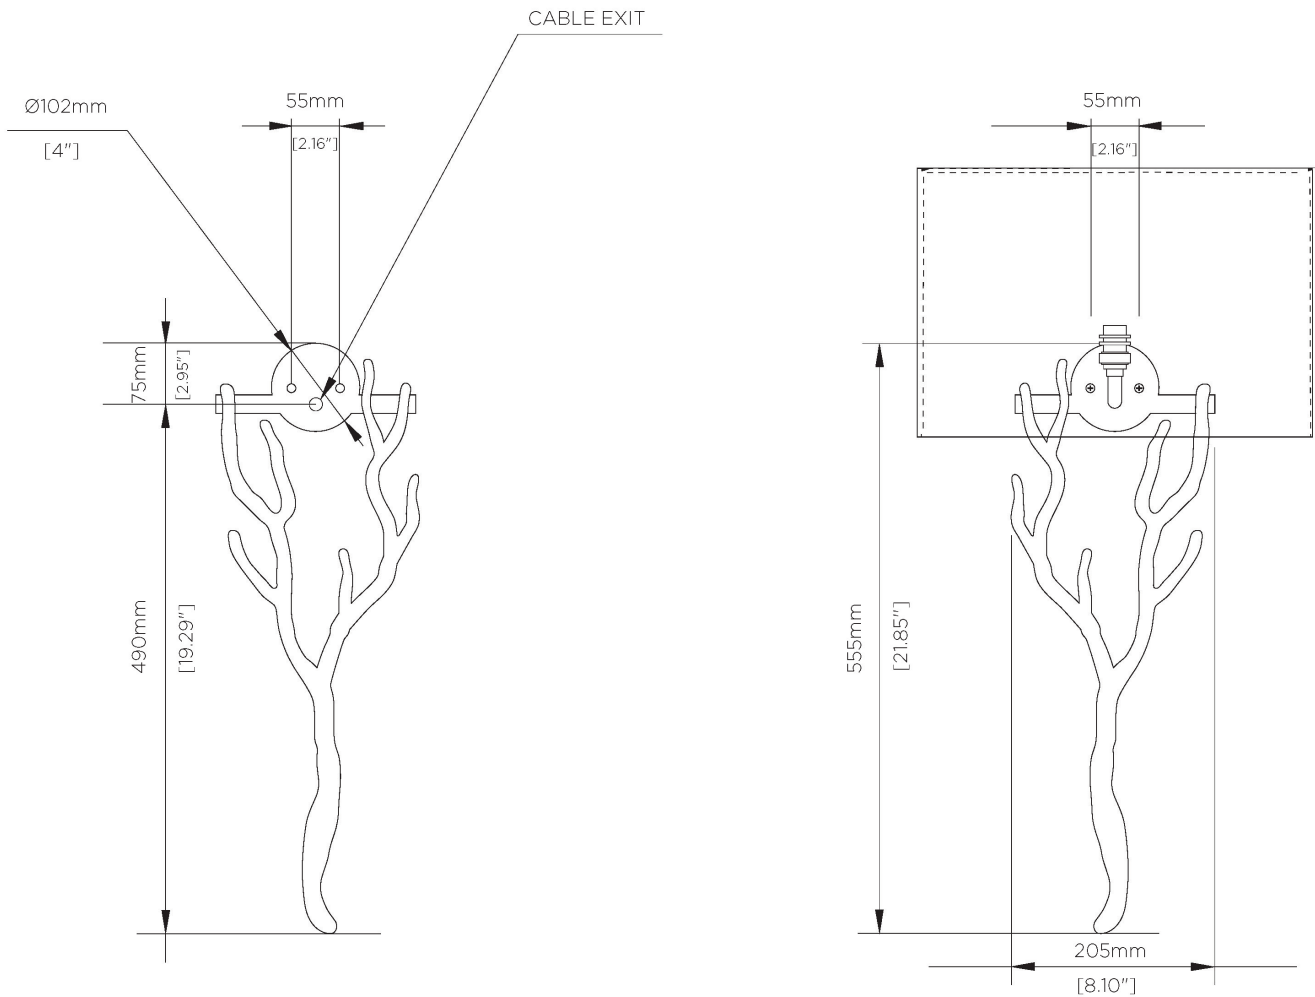

BENEDIKO

HANDCRAFTED LIGHTING & FURNITURE

2

1, ANTIQUE GOLD

FWLO1 ETNA WALL LIGHT

HEIGHT
555mm / 21 3/4"

HEIGHT WITH SHADE
680mm / 26 3/4"

WIDTH
205mm / 8 "

WIDTH WITH SHADE
340mm / 13

PROJECTION
140mm / 5 1/2"

BACKPLATE DIMENSIONS
Diameter 102mm (4")

FINISHES
1 Antique Gold/2 Forest Brown
Alternative finishes available.

CONSTRUCTED FROM
Forged steel with decorative finish

NET WEIGHT
approx 1.2kg

LAMPSHADE 13 " Tall Semi Cylinder
13 1/4" x 5 1/2" x 9 1/4"
340mm x 140mm x 235mm

MAX WATTAGE
1 x 450lm (5w) LED

TECHNICAL
120V - 1 x E12 bulb
230V - 1 x E14 bulb
*Electrified for the country of your choice

CERTIFICATION
UL / CE Listed Parts

ETNA WALL LIGHT SWL01

HEIGHT 555mm / 21 3/4"
WITH SHADE 680mm / 26 3/4"
WIDTH 205mm / 8 "
WITH SHADE 340mm / 13 1/4"
PROJECTION 140mm / 5 1/2"

BACKPLATE DIMENSIONS

Diameter 102mm (4")